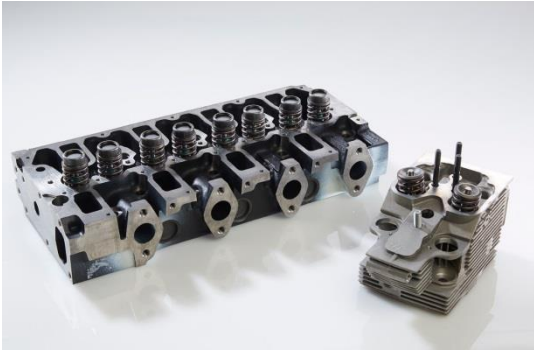

## Genuine DEUTZ Cylinder heads

**DEUTZ SERVICE.** We care. We support. We deliver.

DEUTZ cylinder heads stand for maximum engine performance and reduced fuel consumption.

HIGH-PRECISION  
PROCESSING  
AND PERFECT  
INTERACTION

Accurately cast and post-processed for a perfect fit, DEUTZ cylinder heads ensure optimum flow of both combustion air and exhaust gas into and out of the engine's combustion chambers. The result is an optimized combustion process that ensures a long and economical engine life with high-end performance.

The engine company.

The cylinder head plays a vital role in the performance of your DEUTZ engine: It contains all key components necessary for controlling the engine's power cycle. Only Genuine DEUTZ Parts can deliver top performance – ensuring a long engine life and achieving the reliability and durability that our customers demand!

### Optimum combustion

Precisely formed inlet ports provide optimum mixture formation and combustion – resulting in high engine performance and low fuel consumption.