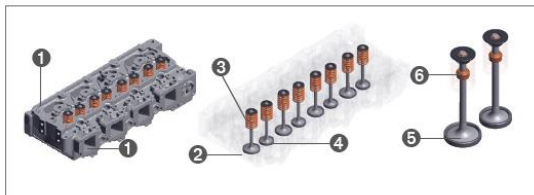

## Genuine DEUTZ Cylinder heads

**DEUTZ SERVICE.** We care. We support. We deliver.

DEUTZ cylinder heads stand for maximum engine performance and reduced fuel consumption.

HIGH-PRECISION  
PROCESSING  
AND PERFECT  
INTERACTION

Accurately cast and post-processed for a perfect fit, DEUTZ cylinder heads ensure optimum flow of both combustion air and exhaust gas into and out of the engine's combustion chambers. The result is an optimized combustion process that ensures a long and economical engine life with high-end performance.

The engine company.

The cylinder head plays a vital role in the performance of your DEUTZ engine: It contains all key components necessary for controlling the engine's power cycle. Only Genuine DEUTZ Parts can deliver top performance – ensuring a long engine life and achieving the reliability and durability that our customers demand!

- |                           |                     |
|---------------------------|---------------------|
| 1 Inlet and exhaust ports | 4 Exhaust valve     |
| 2 Inlet valve             | 5 Valve seat insert |
| 3 Valve spring            | 6 Valve stem seal   |